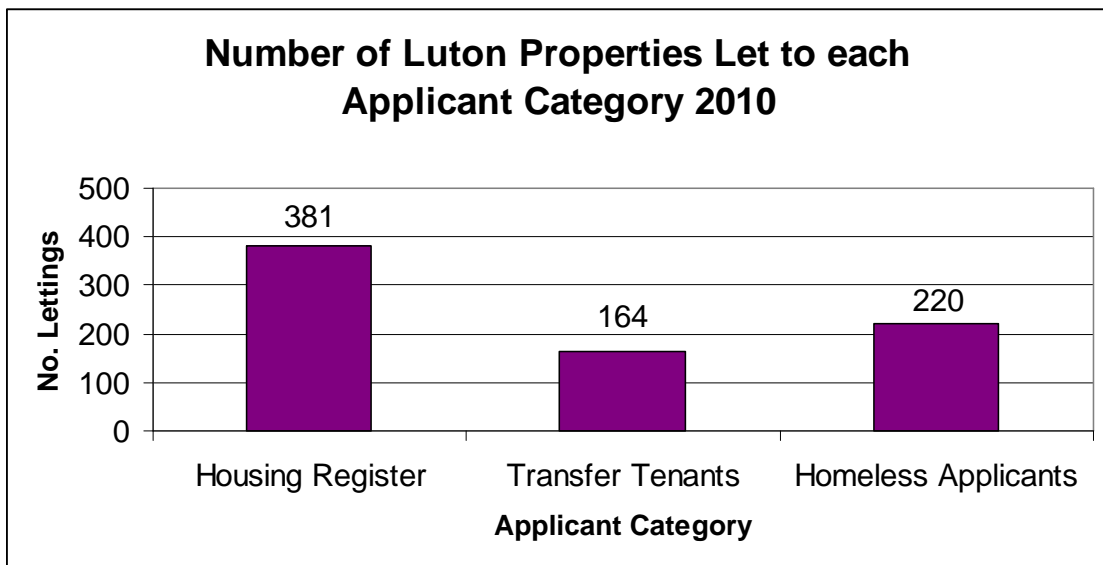

## Lettings in Luton During 2010

In total there were **765** lettings in Luton during 2010

Below you can see details of how many lettings were made to each applicant category, how many properties were let to each priority band, how many of each property type were let and how many properties of each bedroom size were let.

**Number of each Property Type Let in Luton 2010**

**Bedroom Size of Luton Properties Let 2010**