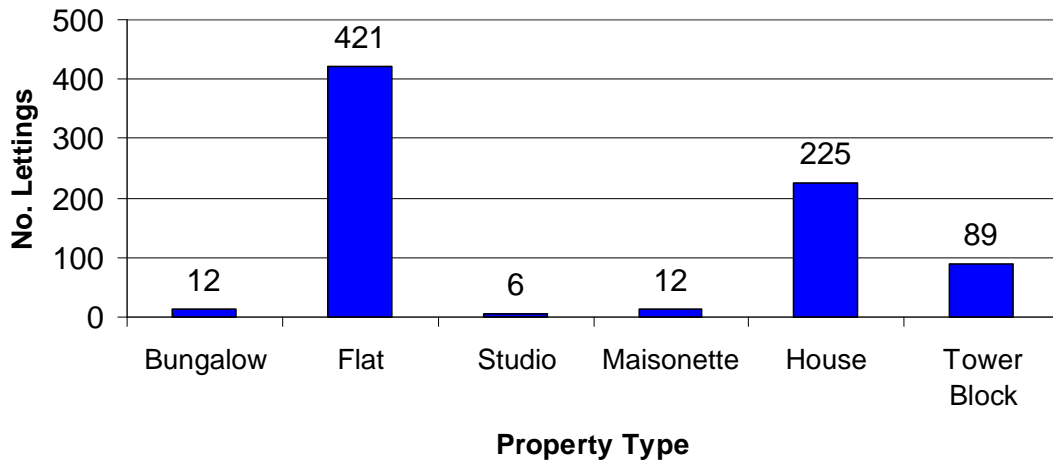

## Lettings in Luton During 2010

In total there were **765** lettings in Luton during 2010

Below you can see details of how many lettings were made to each applicant category, how many properties were let to each priority band, how many of each property type were let and how many properties of each bedroom size were let.

**Number of each Property Type Let in Luton 2010**

**Bedroom Size of Luton Properties Let 2010**