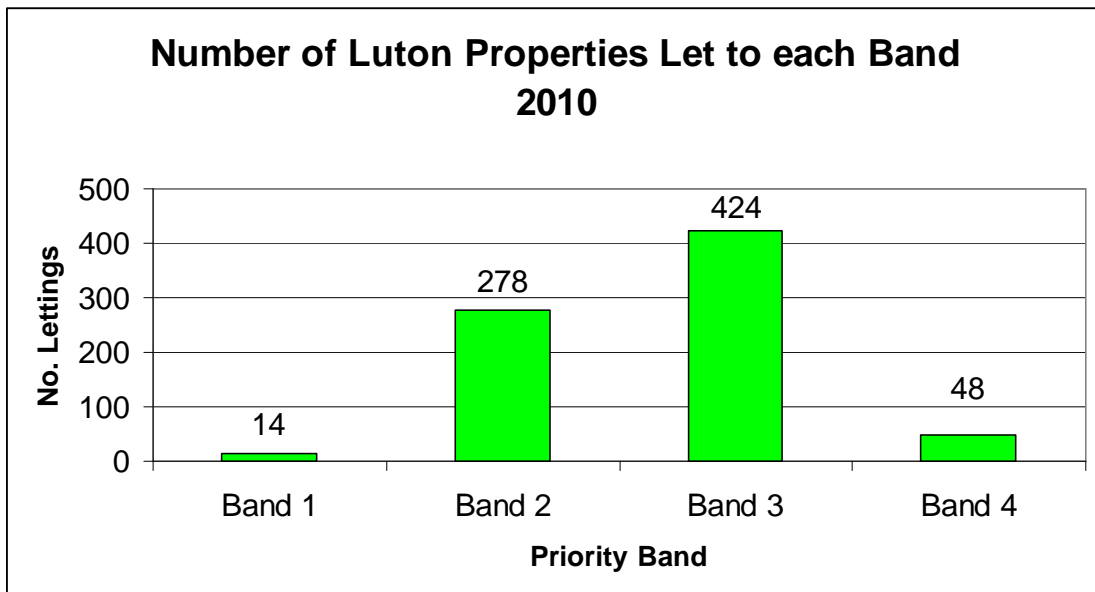

## Lettings in Luton During 2010

In total there were **765** lettings in Luton during 2010

Below you can see details of how many lettings were made to each applicant category, how many properties were let to each priority band, how many of each property type were let and how many properties of each bedroom size were let.