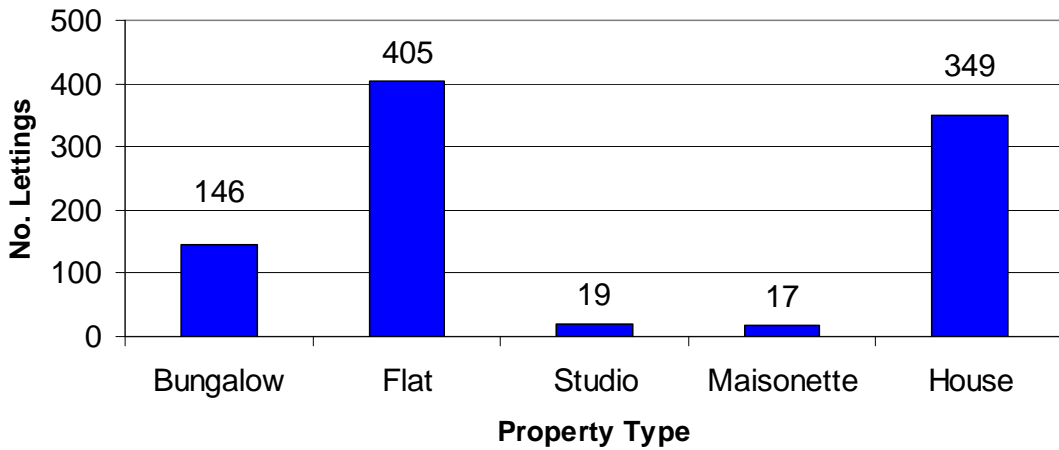

Lettings in Central Bedfordshire During 2010

In total there were **936** lettings in Central Bedfordshire during 2010

Below you can see details of how many lettings were made to each applicant category, how many properties were let to each priority band, how many of each property type were let and how many properties of each bedroom size were let.

**Number of Properties Types Let in Central Beds
2010**

**Bedroom Size of Central Beds Properties Let
2010**