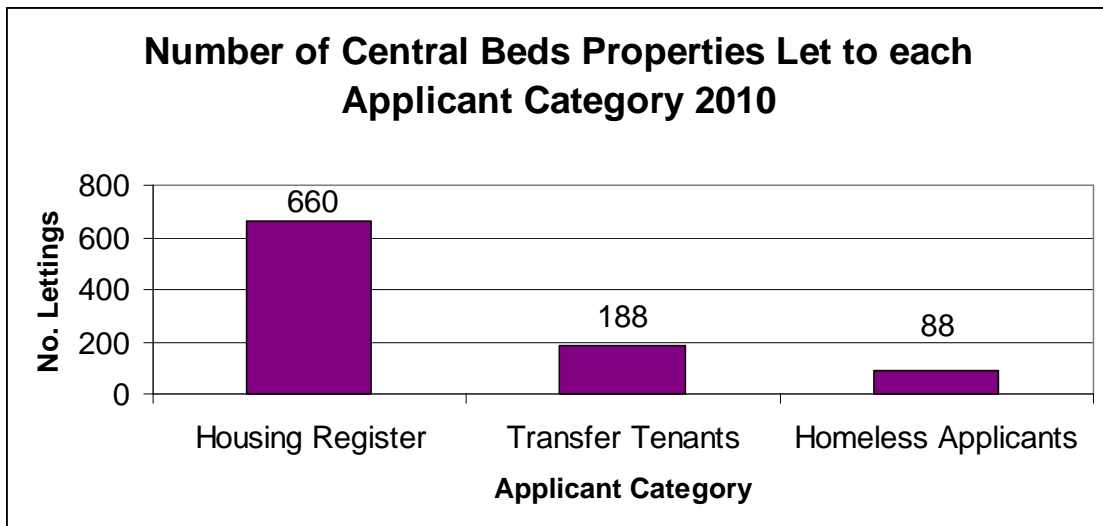

Lettings in Central Bedfordshire During 2010

In total there were **936** lettings in Central Bedfordshire during 2010

Below you can see details of how many lettings were made to each applicant category, how many properties were let to each priority band, how many of each property type were let and how many properties of each bedroom size were let.

**Number of Properties Types Let in Central Beds
2010**

**Bedroom Size of Central Beds Properties Let
2010**