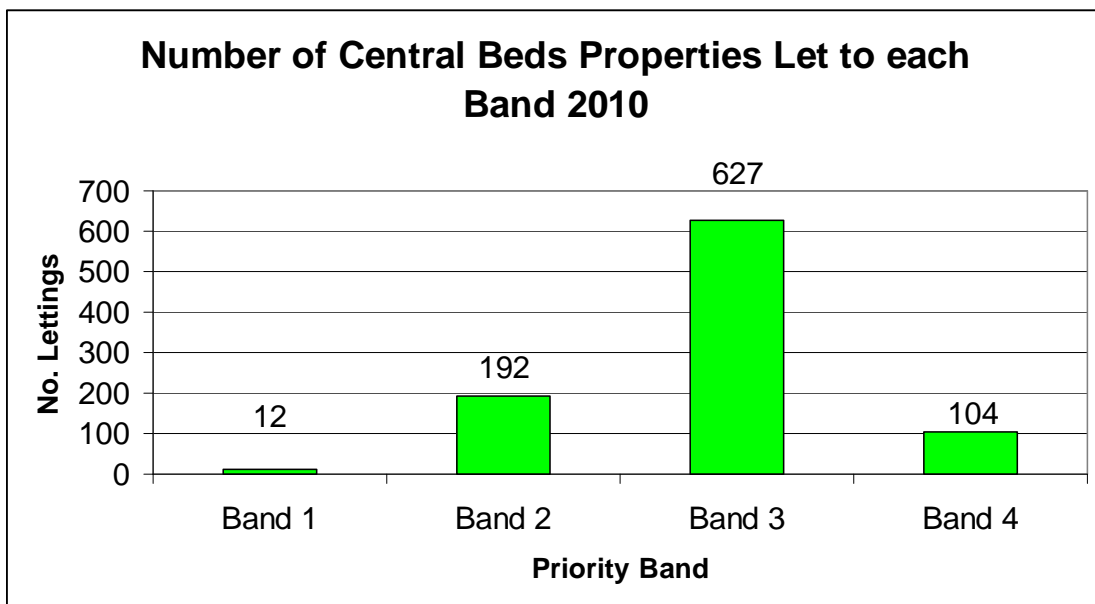

Lettings in Central Bedfordshire During 2010

In total there were **936** lettings in Central Bedfordshire during 2010

Below you can see details of how many lettings were made to each applicant category, how many properties were let to each priority band, how many of each property type were let and how many properties of each bedroom size were let.

**Number of Properties Types Let in Central Beds
2010**

**Bedroom Size of Central Beds Properties Let
2010**