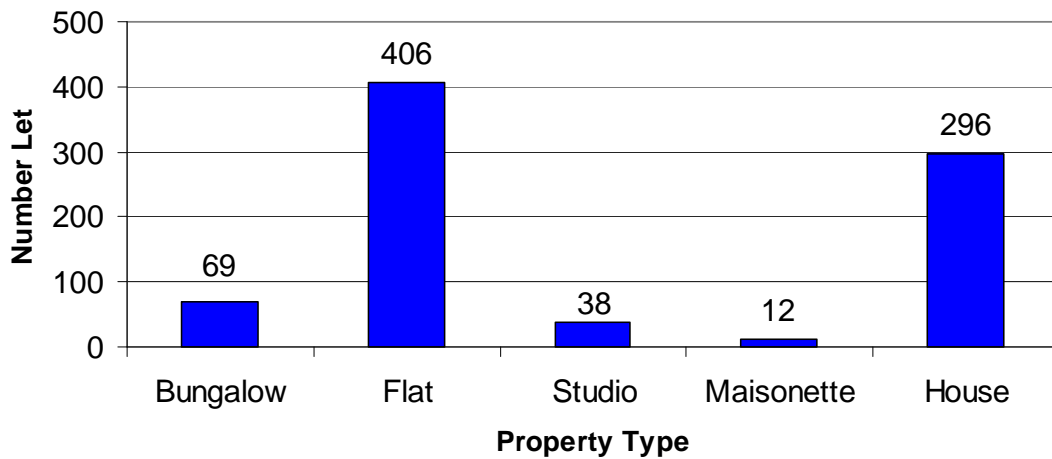

Lettings in Bedford During 2010

In total there were **821** lettings in Bedford during 2010

Below you can see details of how many lettings were made to each applicant category, how many properties were let to each priority band, how many of each property type were let and how many properties of each bedroom size were let.

Number of Properties Types Let in Bedford 2010

Bedroom Sizes of Bedford Properties Let 2010