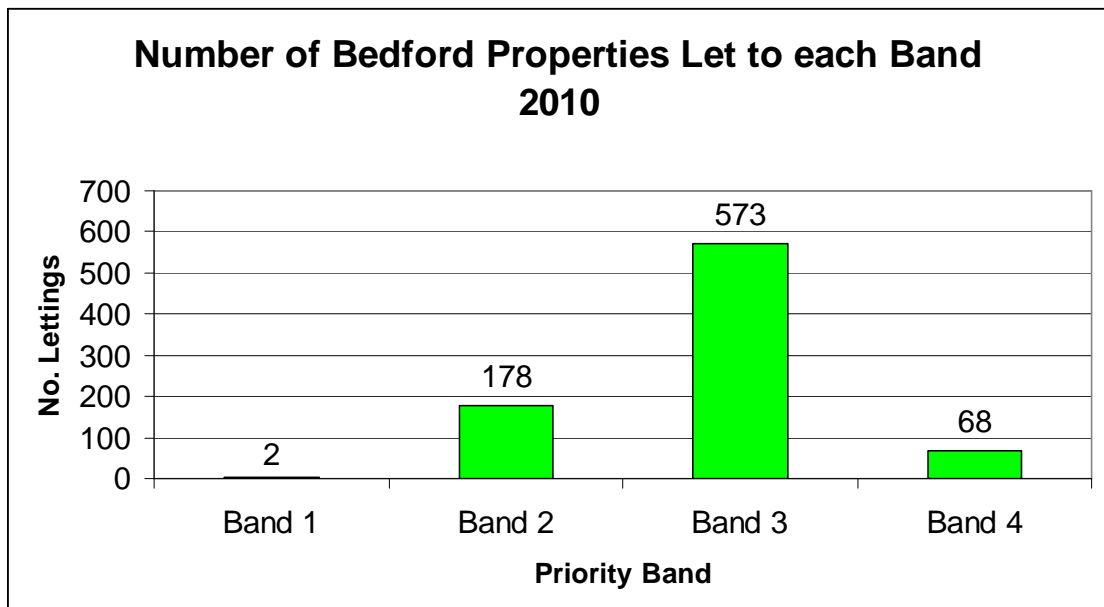

Lettings in Bedford During 2010

In total there were **821** lettings in Bedford during 2010

Below you can see details of how many lettings were made to each applicant category, how many properties were let to each priority band, how many of each property type were let and how many properties of each bedroom size were let.