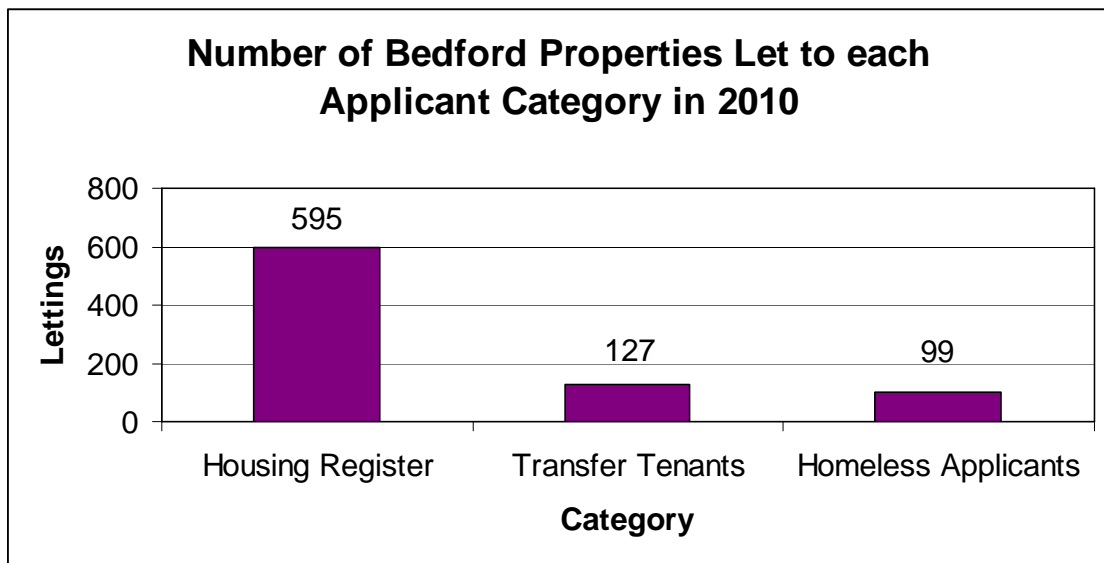

Lettings in Bedford During 2010

In total there were **821** lettings in Bedford during 2010

Below you can see details of how many lettings were made to each applicant category, how many properties were let to each priority band, how many of each property type were let and how many properties of each bedroom size were let.